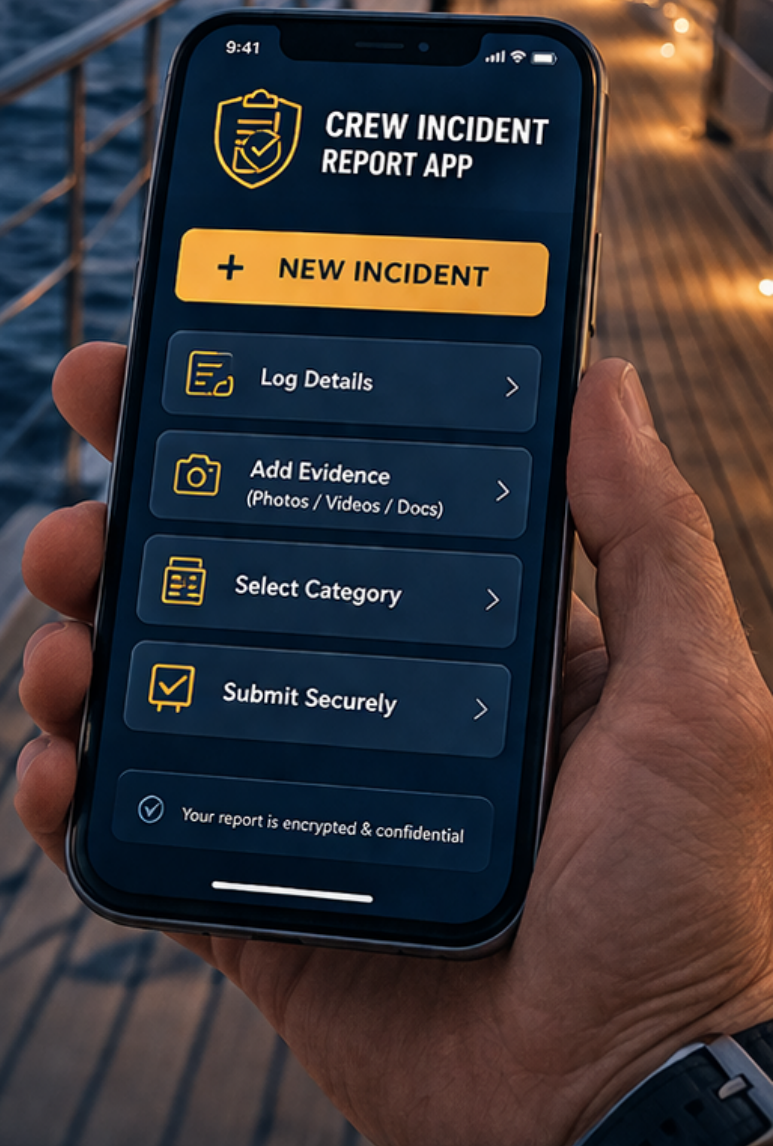

SAFETY

CONFIDENTIALITY

ACCOUNTABILITY

PROTECTION

STOPITCREW.COM

Powered by **IR9**