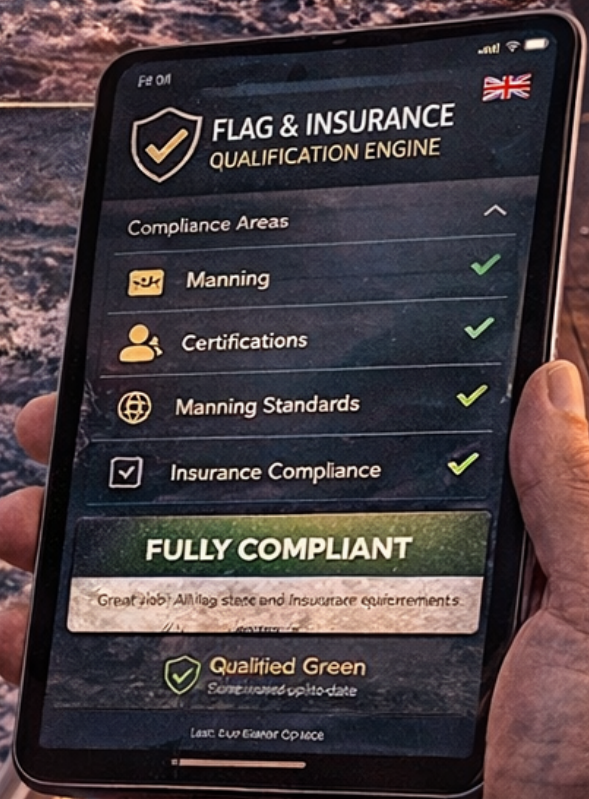

# SAIL SMART. STAY QUALIFIED.

## FLAG & INSURANCE QUALIFICATION ENGINE

A compliance layer designed to ensure your yacht meets all flag state and insurance requirements.

Flag State Requirements

Crew Certifications

Manning Standards

Insurance Compliance